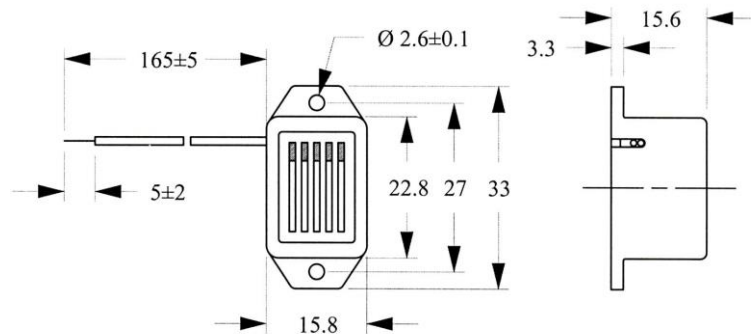

**Miniatursummer EMS-12L** Art.-Nr.: 197050L

**Specification :**

TYPE	UNIT	EMS-12L
Min. Sound Output at 30cm	dB	80
Rated Voltage	V <sub>DC</sub>	12
Operating Voltage	V <sub>DC</sub>	6~16
Resonant Frequency	Hz	400±100
Max. Current Consumption	mA	25
Tone nature		Continuous
Operating Temperature	°C	-20~+70
Storage Temperature	°C	-30~+70
Weight	g	8.5

**Dimensions :**

(Unit : mm)

Wire: UL 1007 #28  
AWG 28

**Frequency Response :**